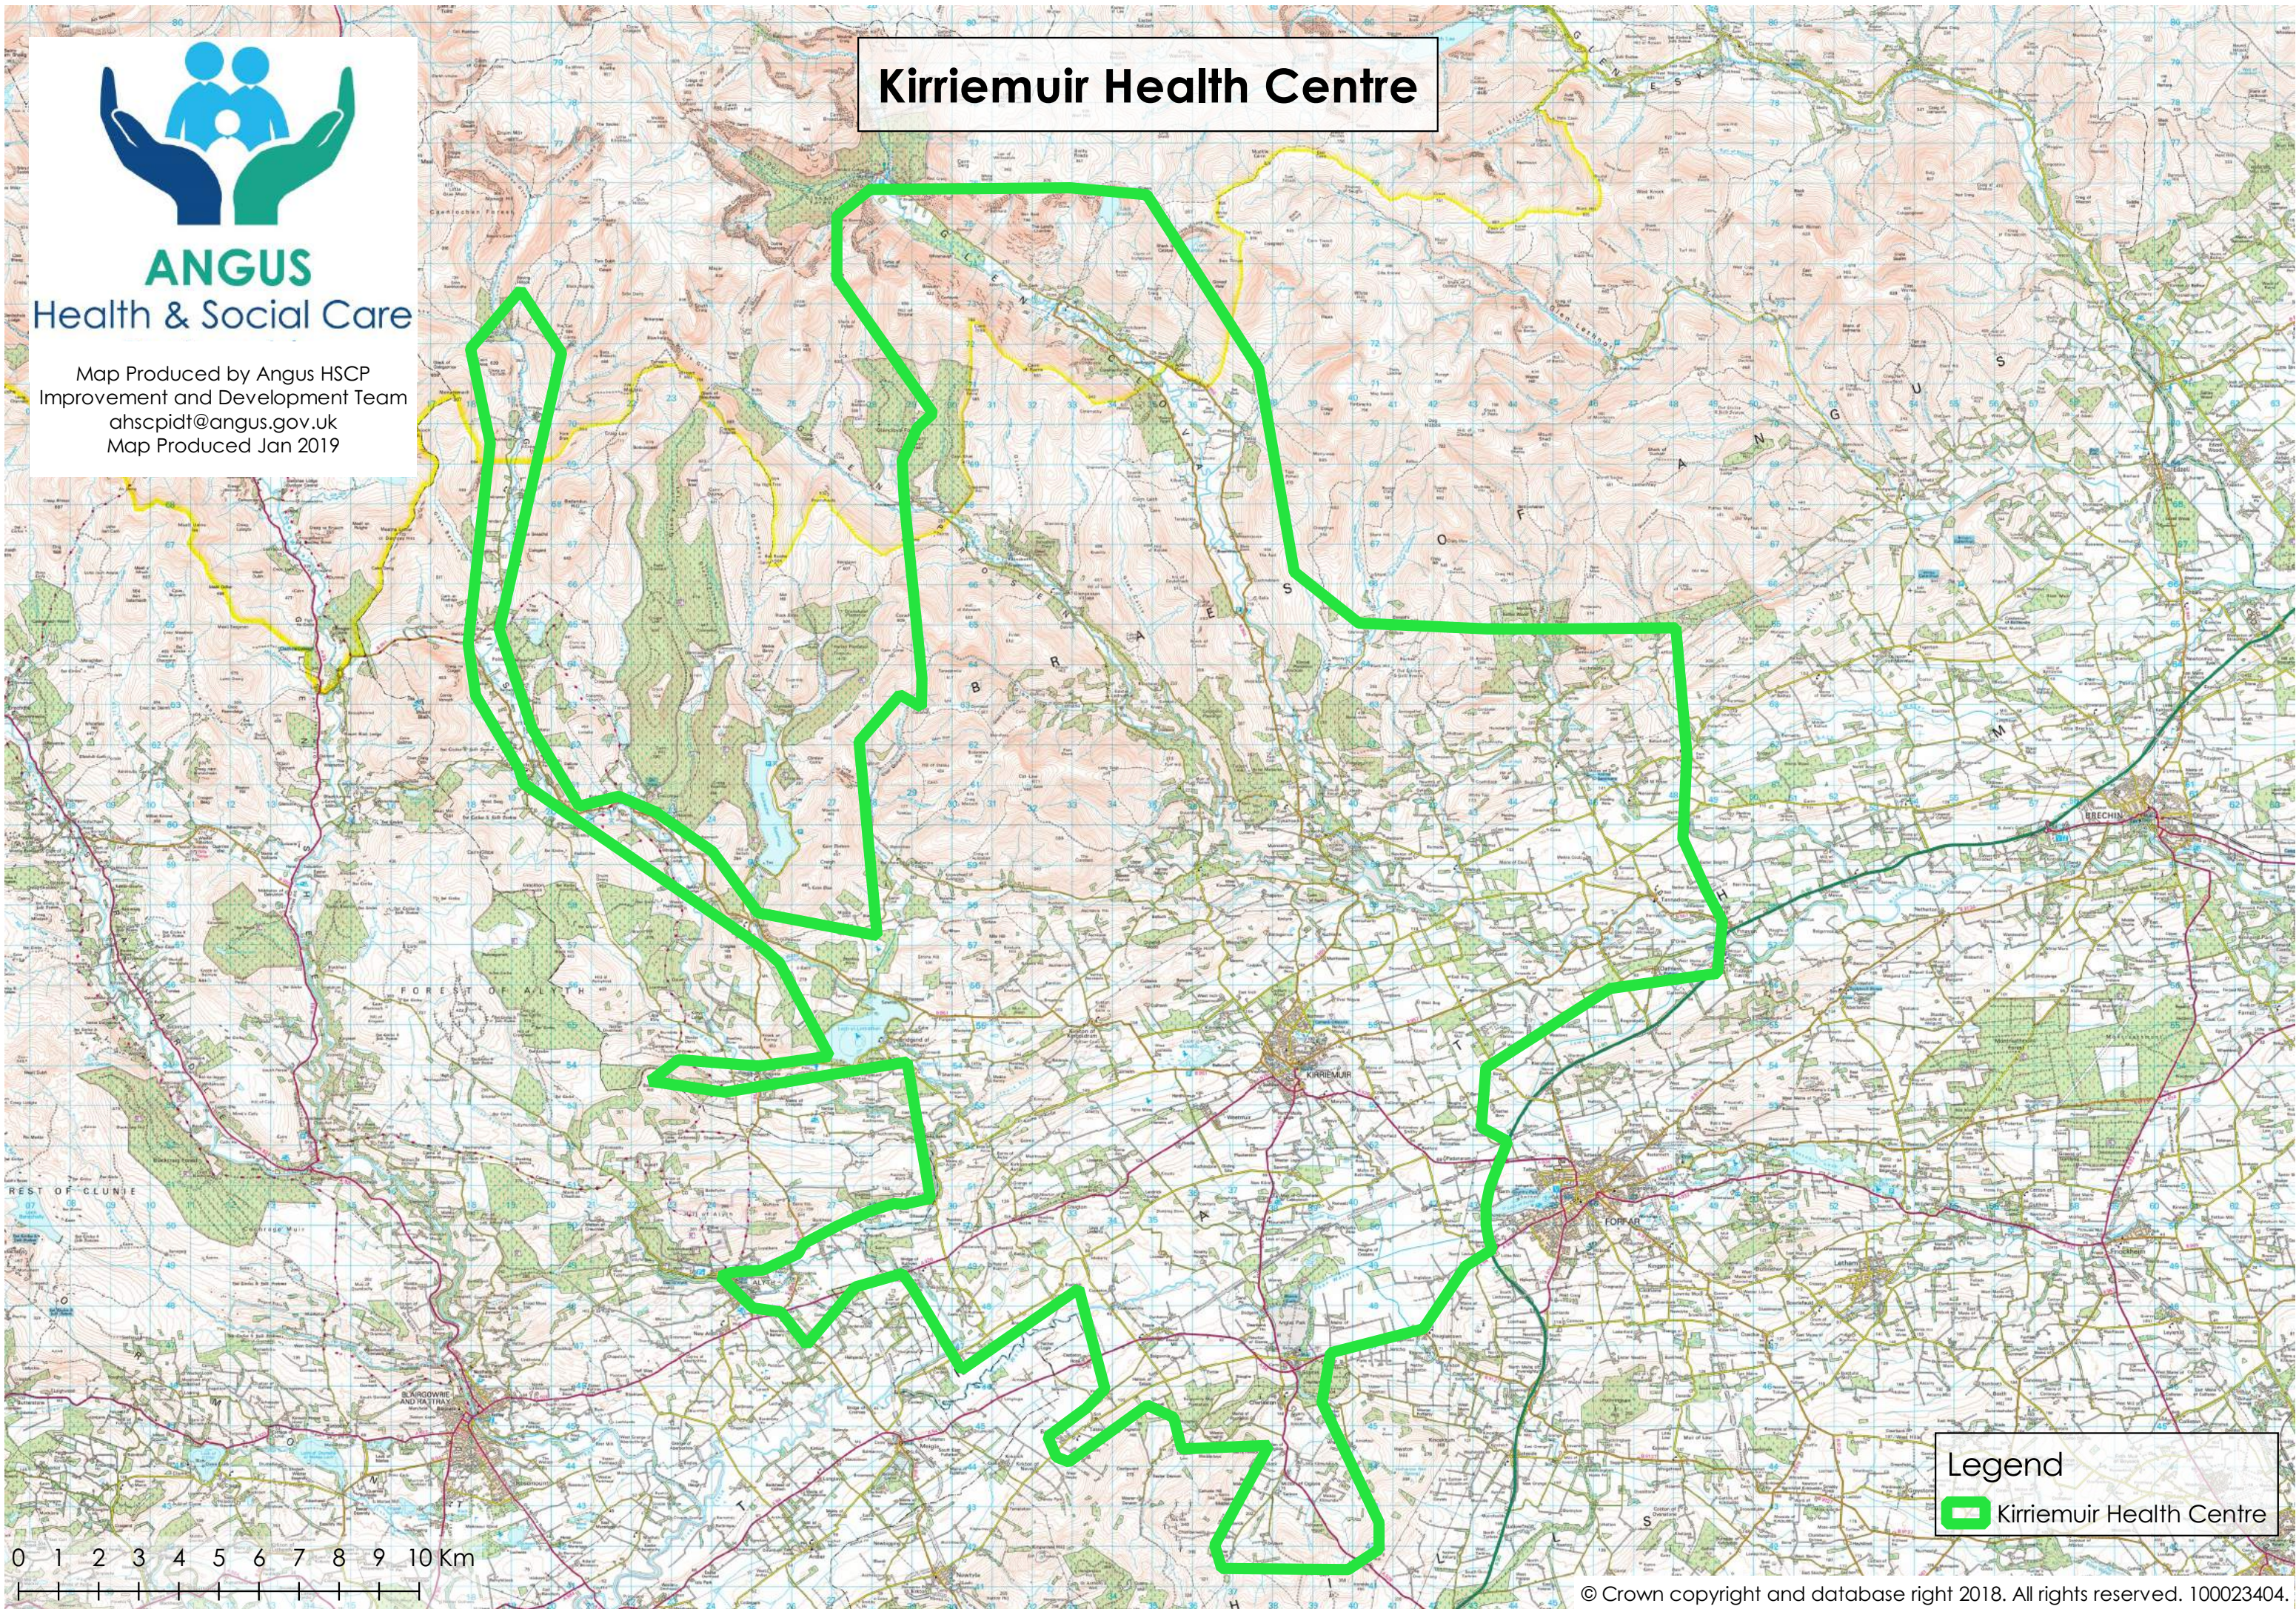

**ANGUS**  
Health & Social Care

Map Produced by Angus HSCP  
Improvement and Development Team  
ahscpidt@angus.gov.uk  
Map Produced Jan 2019

# Kirriemuir Health Centre

**Legend**  
 Kirriemuir Health Centre